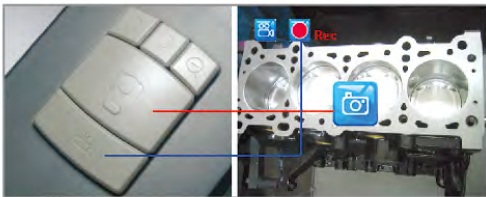

Designed for Industrial Use

Automotive, Aerospace, Marine, Locksmiths, Electrical & Mechanical, HVAC, Plumbing, Welding, Carpentry and Piping Inspections

Snap-shot While Recording (SWR)

Research shows that 85% of video endoscope owners use video reordering function more often than taking photo. However, still images are essential for inspection reports. "SWR" function allows user to take photo while recording or replaying video. Never miss any important moments again!

CATSEYE 6000XPro

Large 3.5" TFT LCD Display

6000XPro is embedded with a 3.5" TFT LCD monitor provides superior image quality photos for inspector to see.

Supplementary Probe Options

6000XPro's support full range of video probe diameter from 3.9mm~28mm, length from 1meter to 30 meter long, and flexible & semi-rigid type material to choose from.